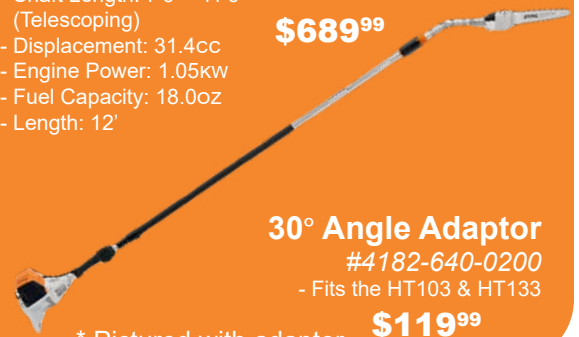

30° Angle Adaptor

#4182-640-0200

- Fits the HT103 & HT133

* Pictured with adaptor

$119⁹⁹