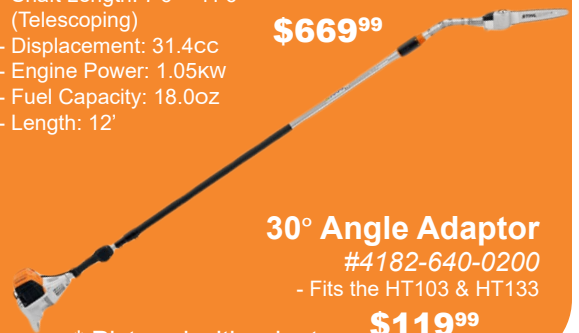

30° Angle Adaptor

#4182-640-0200

- Fits the HT103 & HT133

* Pictured with adaptor

$119⁹⁹