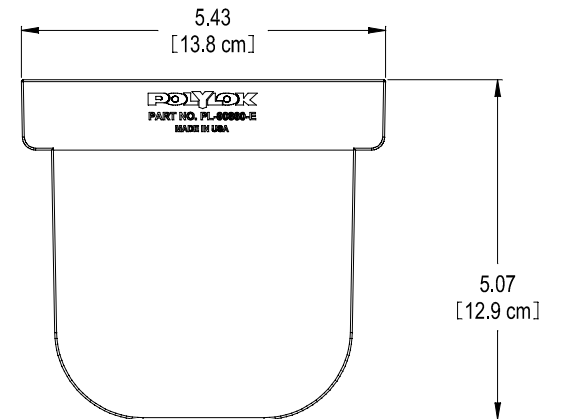

POLYLOK TRENCH DRAIN OUTLET END CAP
PART NO'S. PL-90860-OE (BLACK)
PL-90860-OEG (GREY)
MATERIAL - ABS
COLOR - BLACK AND GREY

POLYLOK TRENCH DRAIN END CAP
PART NO'S. PL-90860-CE (BLACK)
PL-90860-CEG (GREY)
MATERIAL - ABS
COLOR - BLACK AND GREY