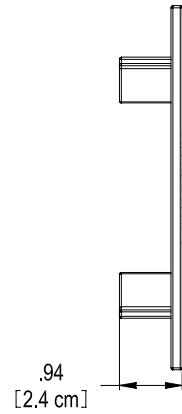

POLYLOK TRENCH DRAIN OUTLET END CAP
PART NO'S. PL-90860-OE (BLACK)
PL-90860-OEG (GREY)
MATERIAL - ABS
COLOR - BLACK AND GREY

POLYLOK TRENCH DRAIN END CAP
PART NO'S. PL-90860-CE (BLACK)
PL-90860-CEG (GREY)
MATERIAL - ABS
COLOR - BLACK AND GREY