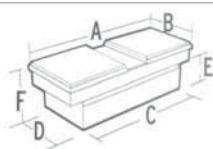

Aluminum Truck Boxes

Saddle Box • Cross Box • Lo-Side Box • Pork Chop Box

- Body channel for extra strength
- Level storage secures 48" level
- Full weather seal
- 90° cover opening for easy access
- Crimp-free and drill-free install mounting brackets
- EXTREME PROTECTION™ retracting lock protects against break-ins
- 12V access
- Automotive style latch has smooth "one touch" opening
- Latch linkage protection
- Available in clear or black powder coat