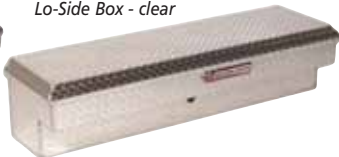

Lo-Side Box - clear