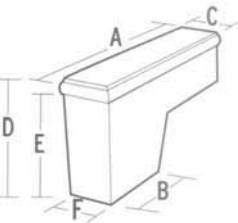

Aluminum Truck Boxes

Saddle Box • Cross Box • Lo-Side Box • Pork Chop Box

- Body channel for extra strength
- Level storage secures 48" level
- Full weather seal
- 90° cover opening for easy access
- Crimp-free and drill-free install mounting brackets
- EXTREME PROTECTION™ retracting lock protects against break-ins
- 12V access
- Automotive style latch has smooth "one touch" opening
- Latch linkage protection
- Available in clear or black powder coat