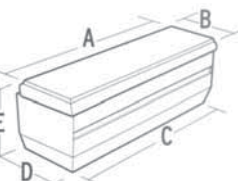

Aluminum Truck Boxes

Saddle Box • Cross Box • Lo-Side Box • Pork Chop Box

- Body channel for extra strength
- Level storage secures 48" level
- Full weather seal
- 90° cover opening for easy access
- Crimp-free and drill-free install mounting brackets
- EXTREME PROTECTION™ retracting lock protects against break-ins
- 12V access
- Automotive style latch has smooth "one touch" opening
- Latch linkage protection
- Available in clear or black powder coat