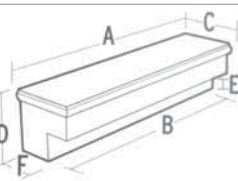

Aluminum Truck Boxes

Saddle Box • Cross Box • Lo-Side Box • Pork Chop Box

- Body channel for extra strength
- Level storage secures 48" level
- Full weather seal
- 90° cover opening for easy access
- Crimp-free and drill-free install mounting brackets
- EXTREME PROTECTION™ retracting lock protects against break-ins
- 12V access
- Automotive style latch has smooth "one touch" opening
- Latch linkage protection
- Available in clear or black powder coat