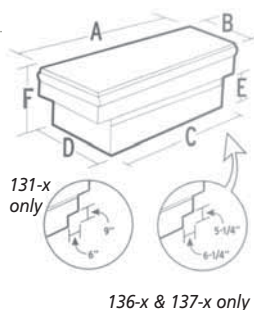

Aluminum Truck Boxes

Saddle Box • Cross Box • Lo-Side Box • Pork Chop Box

- Body channel for extra strength
- Level storage secures 48" level
- Full weather seal
- 90° cover opening for easy access
- Crimp-free and drill-free install mounting brackets
- EXTREME PROTECTION™ retracting lock protects against break-ins
- 12V access
- Automotive style latch has smooth "one touch" opening
- Latch linkage protection
- Available in clear or black powder coat